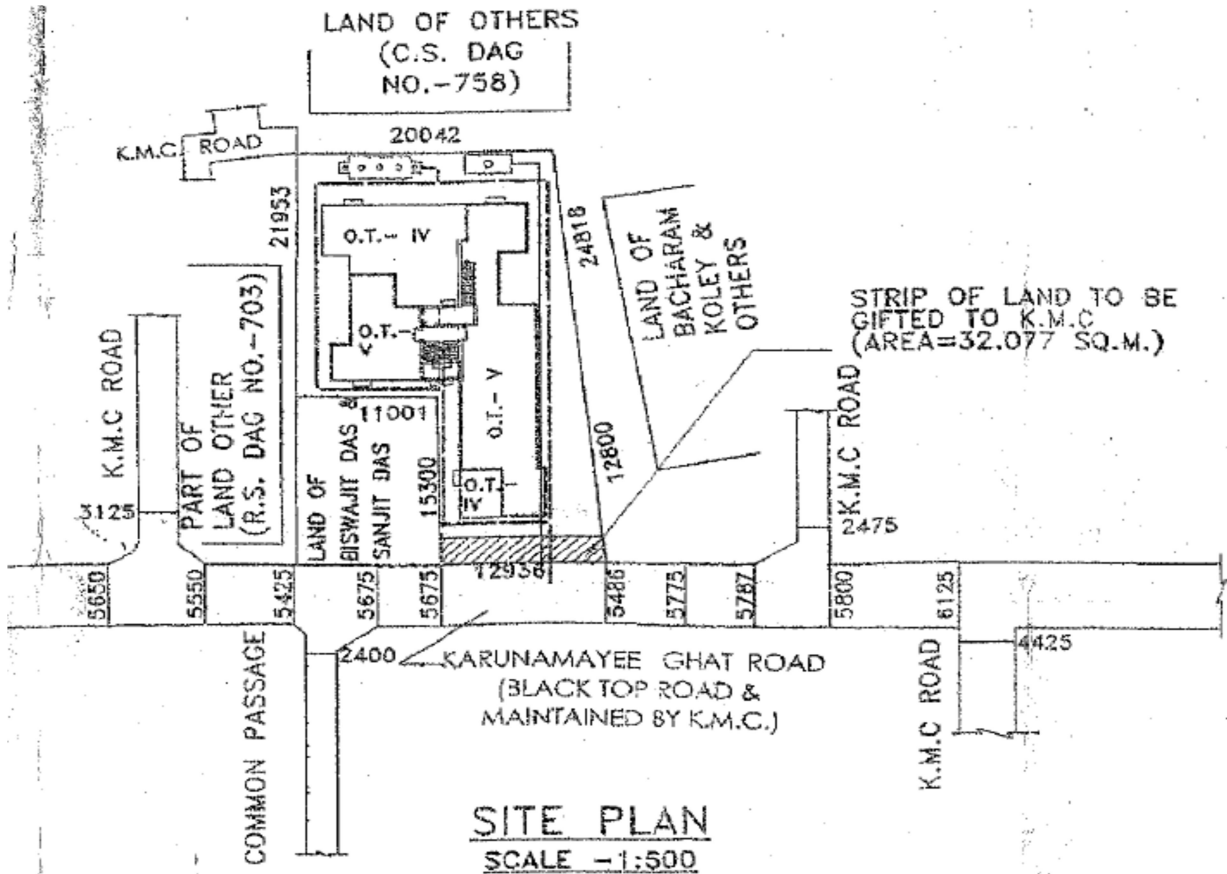

# R. P. ENTERPRISE

Form Name : *Manjusree*

2/31, Karunamayee Ghat Road, Kol - 82, Cont.  
Email Id : ranasaha.jeevika@gmail.com

(GSTIN : 19ANMPS2221A1Z8)

Ref. No. ....

Date .....

**LOCATION MAP WITH LATITUDE AND LONGITUDE FOR THE PROJECT NAMED MANJUSREE TOWER** at 103E, Karunamayee Ghat Road, PO and PS: Haridevpur, Kolkata - 700082, under Ward No. 115 of Borough - XIII of KMC, WB, India

CO-ORDINATE IN WGS 84	
LATITUDE	LONGITUDE
22° 29' 08.83" N	88° 19' 55.63" N

**R. P. ENTERPRISE**

*Goswami Saha.*

Proprietor